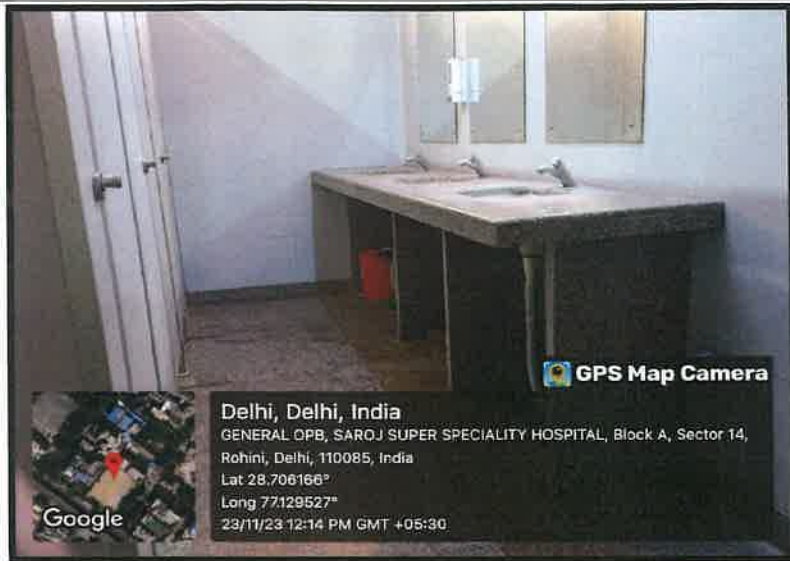

(iv) Cleanliness of toilets

For Gitarattan International Business School

Director

(v) Students' canteen and drinking water arrangements

GPS Map Camera

Google

Delhi, Delhi, India
Gitarattan International Business School, Outer Ring Rd, Block D, Sector 14,
Rohini, Delhi, 110085, India
Lat 28.706469°
Long 77.129522°
29/09/23 09:08 AM GMT +05:30